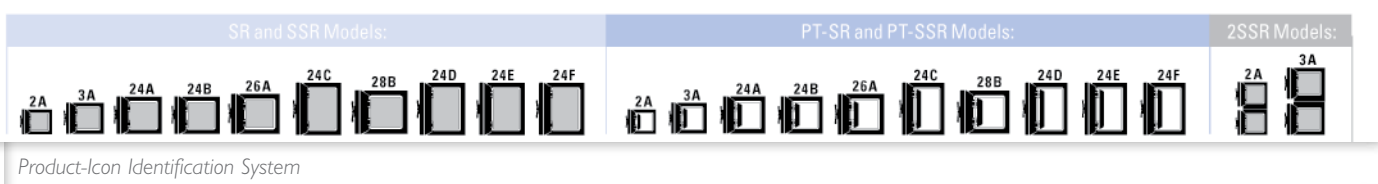

# CONSOLIDATED STERILIZER SYSTEMS

ADV Series Controller Brochure

Product-Icon Identification System

ADV Controller Series Overlays

Web Site Sub-pages (Product Page and Resource Page)

Online Product Guide

Water Savings Calculator