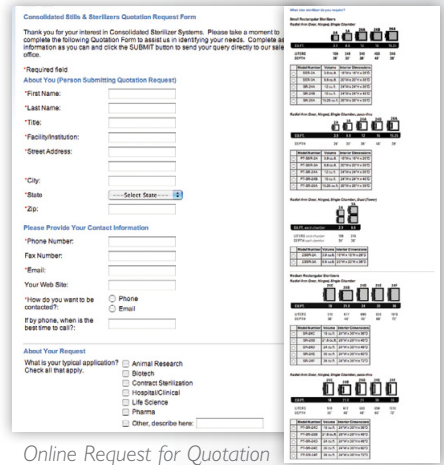

# CONSOLIDATED STERILIZER SYSTEMS

ADV Series Controller Brochure

Product-Icon Identification System

ADV Controller Series Overlays

Web Site Sub-pages (Product Page and Resource Page)

Online Product Guide

Water Savings Calculator