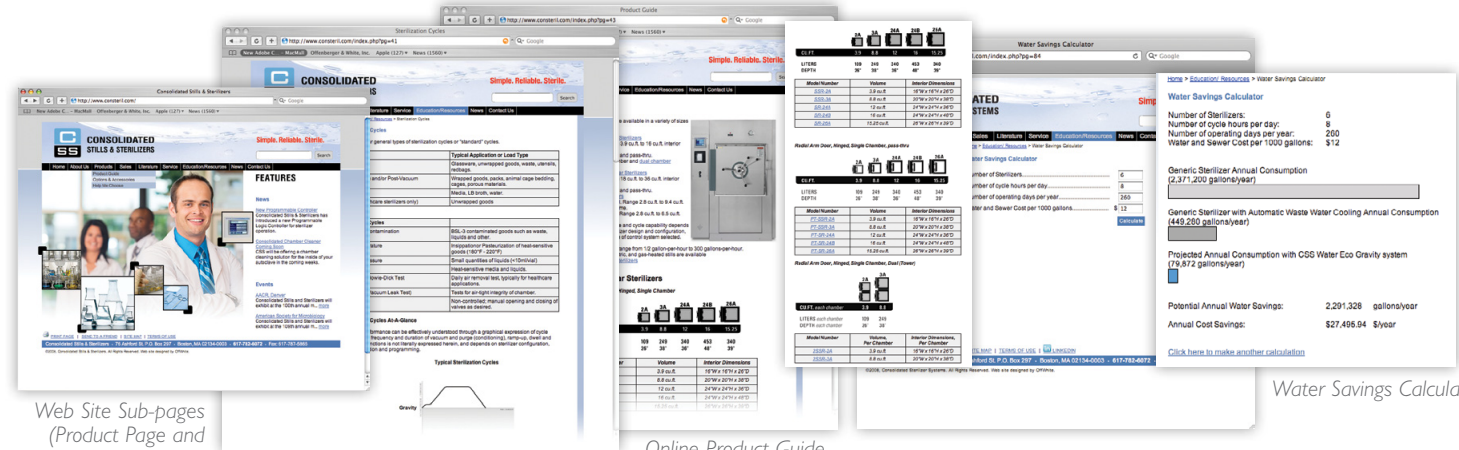

# CONSOLIDATED STERILIZER SYSTEMS

ADV Series Controller Brochure

Product-Icon Identification System

ADV Controller Series Overlays

Web Site Sub-pages (Product Page and Resource Page)

Online Product Guide

Water Savings Calculator